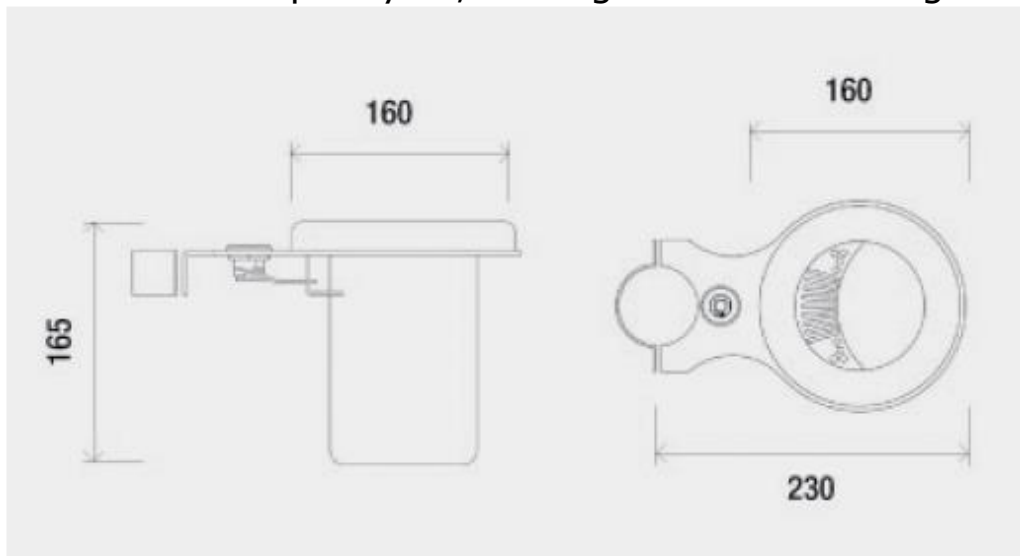

2217 VIRGILIO ASHTRAY

Ashtray in electrozincated steel plate painted with polyester dust paint in RAL colors.

Predisposed for tubular fixing D.60 through spacial stirrups or insert to the container.

Emptying system happens through lock with universal key easily replaceable and applicable to existing baskets: Pietro model (2200) or others with tubular D. 60

Diameter: 160 mm Capacity: 1,2 l Height: 165 mm Weight: 1 Kg

Viste