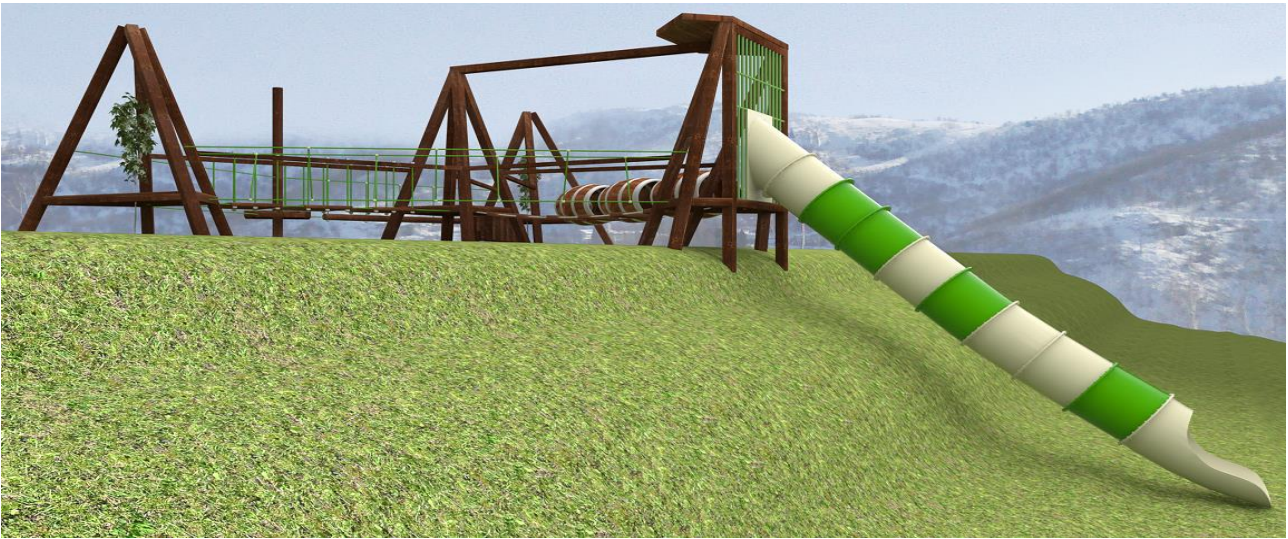

## 7015 ADVENTURE WOOD

Rendering plan

Adventure Park according to Standard EN1176 with lamellar wood poles dimensions cm 20x20. A real tourist attraction that don't request any management and minimalize upkeep. Five turrets united through passages of different difficulties, seven different passages that allows to choose your own way and to arrive at the majestic and spectacular tube slide.